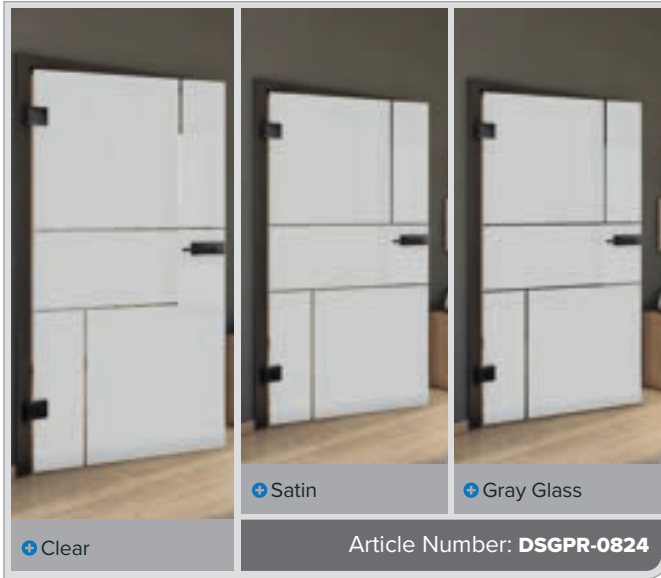

Antique Wood

White

+ Clear

+ Satin

+ Gray Glass

Article Number: **DSGPR-0830**

Antique Beech

Black