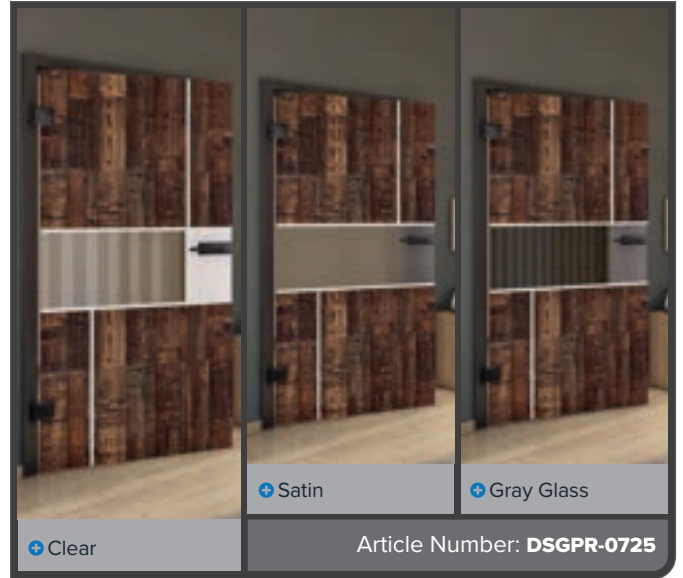

Antique Beech

Black