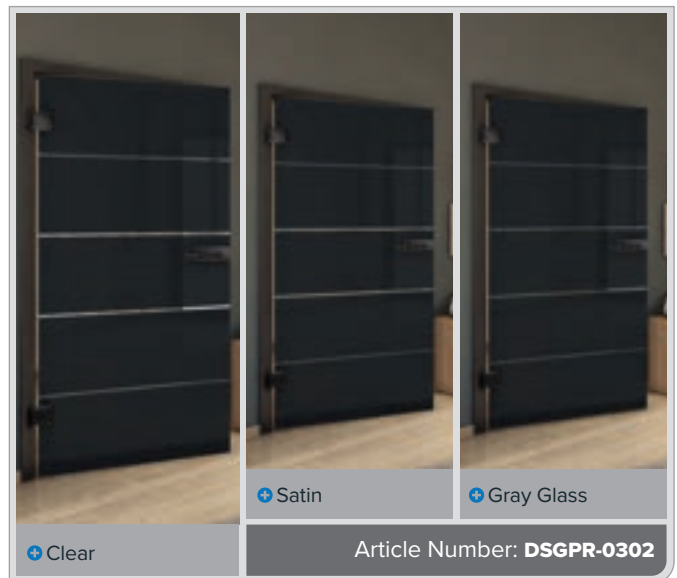

Have we made you curious?

Let our professional team advise you.