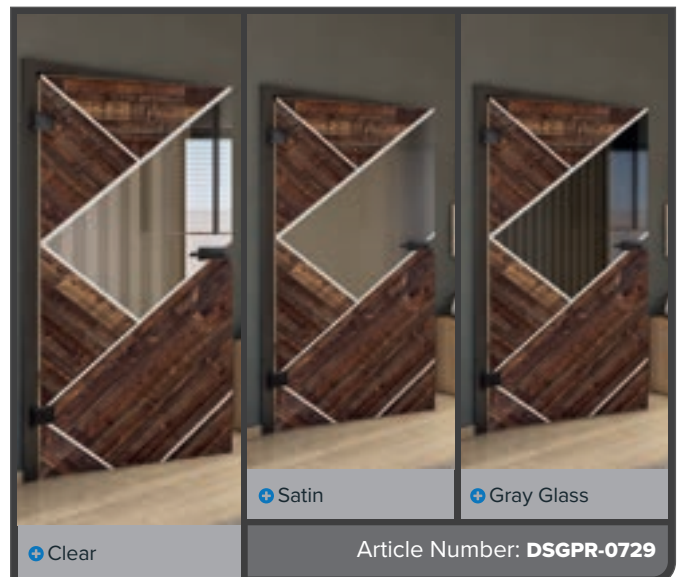

Antique Wood

White

+ Clear

+ Satin

+ Gray Glass

Article Number: **DSGPR-0730**

Antique Beech

Black