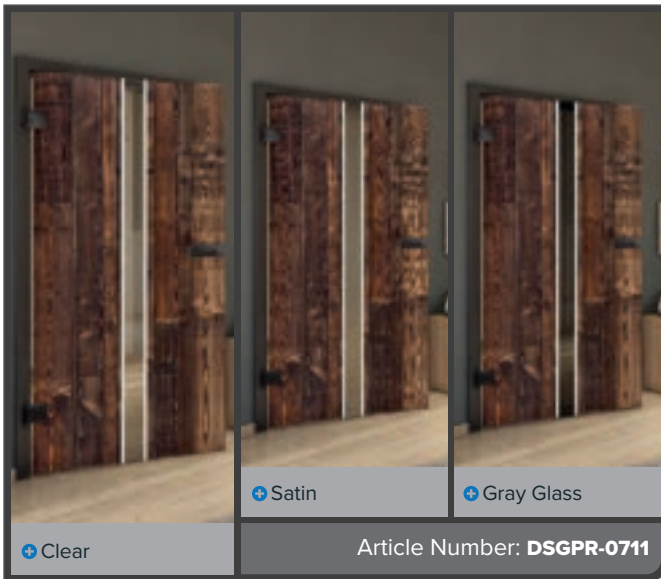

Antique Beech

Black

Ash White

Knotty Pine

Antique Wood

White