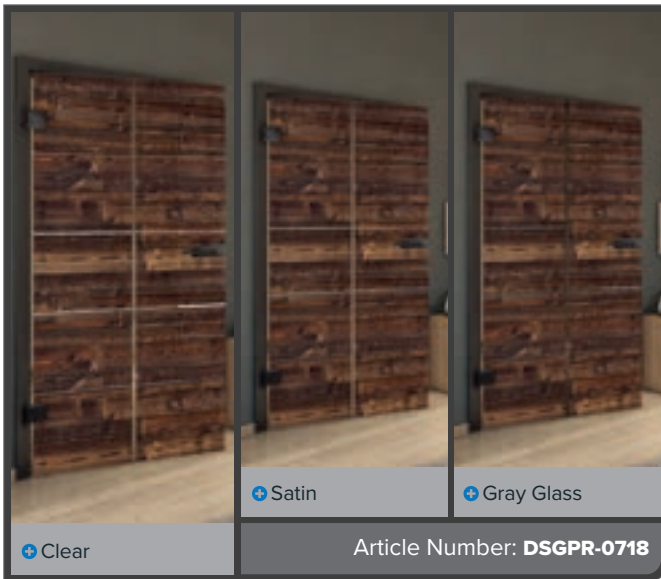

Antique Beech

Black

Ash White

Knotty Pine

Antique Wood

White