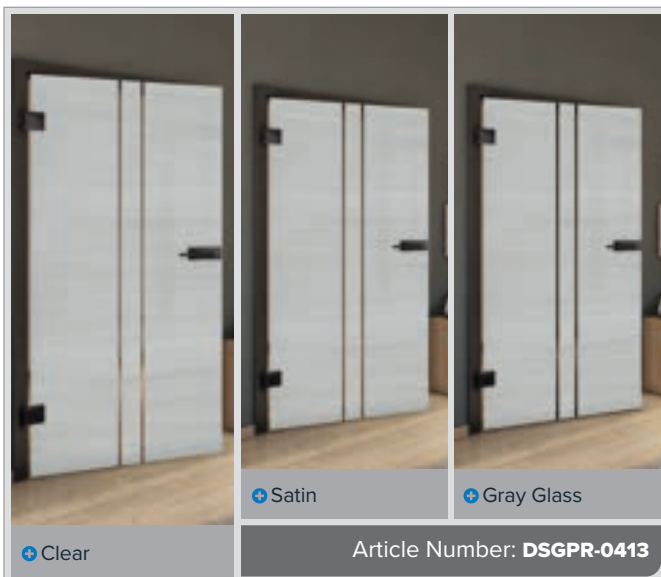

Antique Beech

Black

Ash White

Knotty Pine

Antique Wood

White

+ Clear

+ Satin