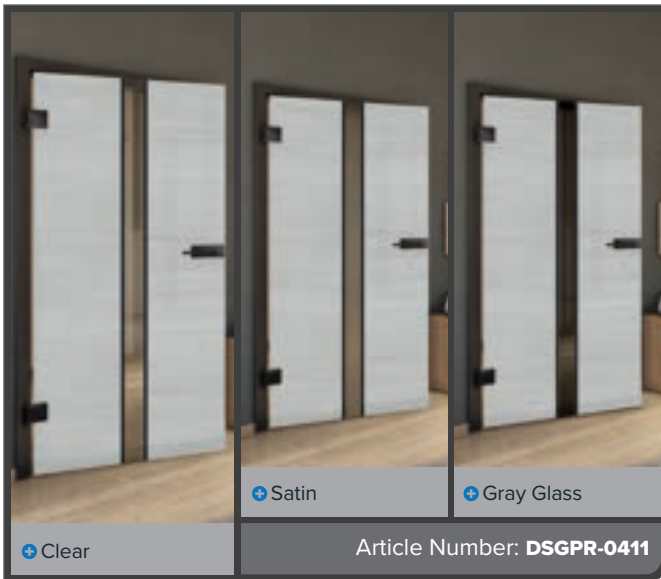

Antique Beech

Black

Ash White

Knotty Pine

Antique Wood

White

+ Clear

+ Satin