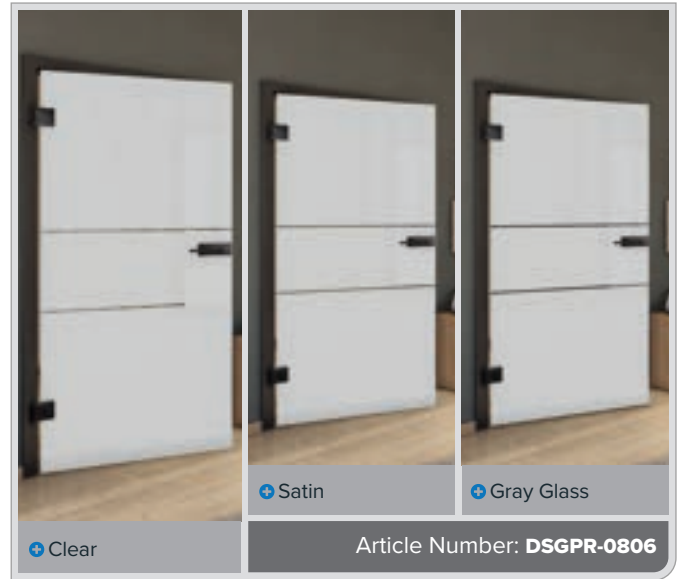

Antique Beech

Black

Ash White

Knotty Pine

Antique Wood

White