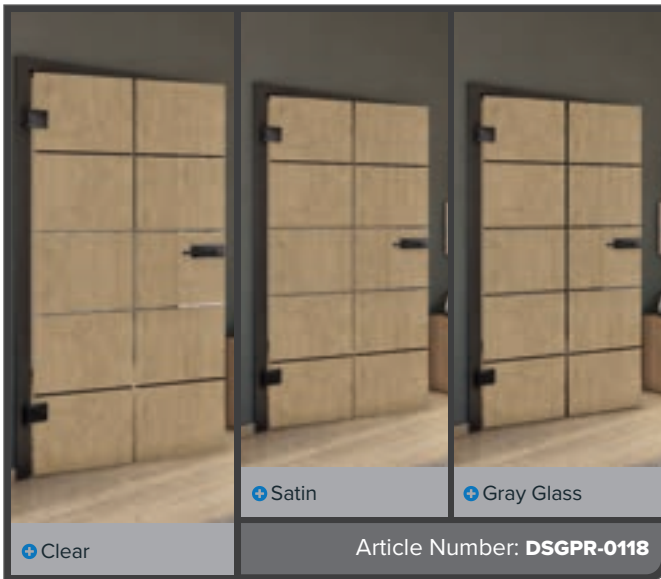

Antique Beech

Black

Ash White

Knotty Pine

Antique Wood

White