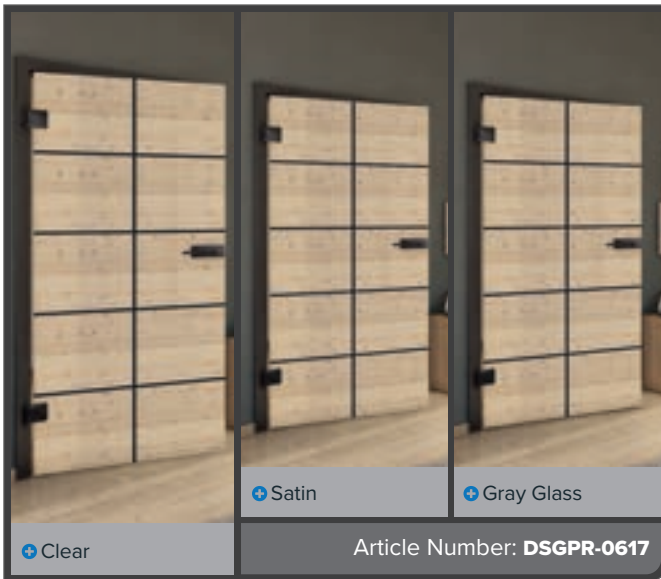

Antique Beech

Black

Ash White

Knotty Pine

Antique Wood

White