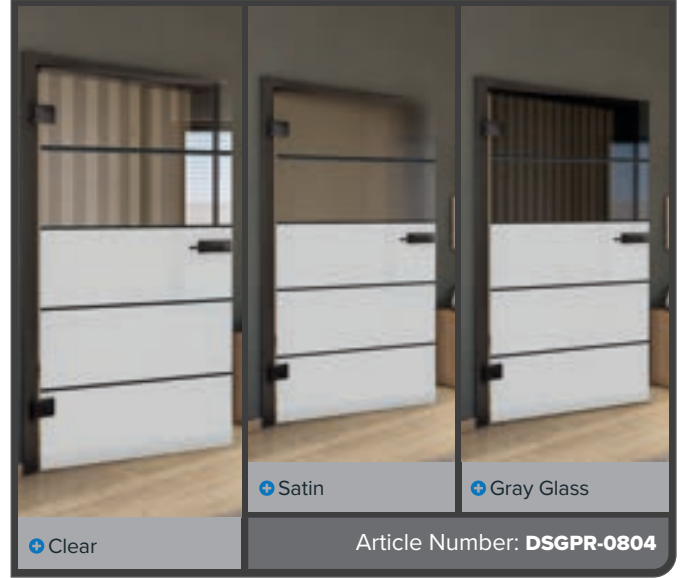

Antique Beech

Black

Ash White

Knotty Pine

Antique Wood

White