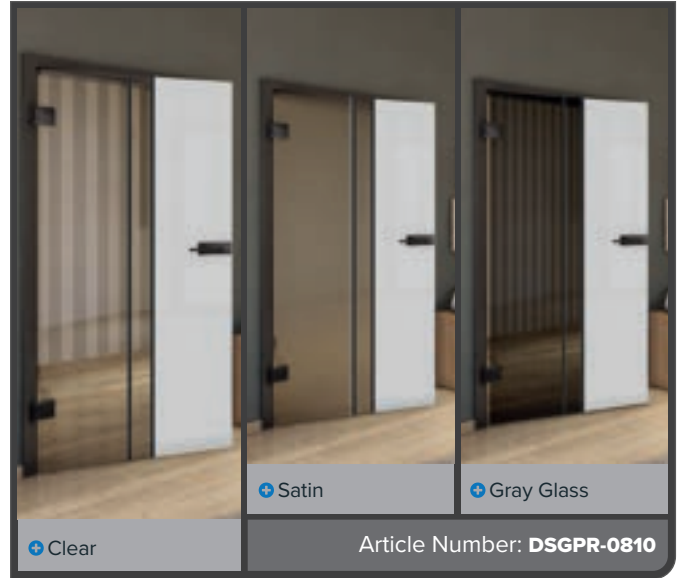

Antique Beech

Black

Ash White

Knotty Pine

Antique Wood

White

+ Clear

+ Satin