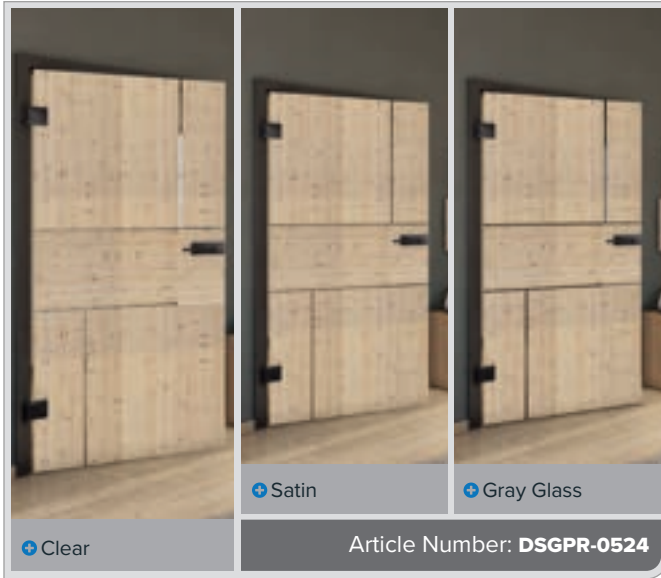

Antique Beech

Black