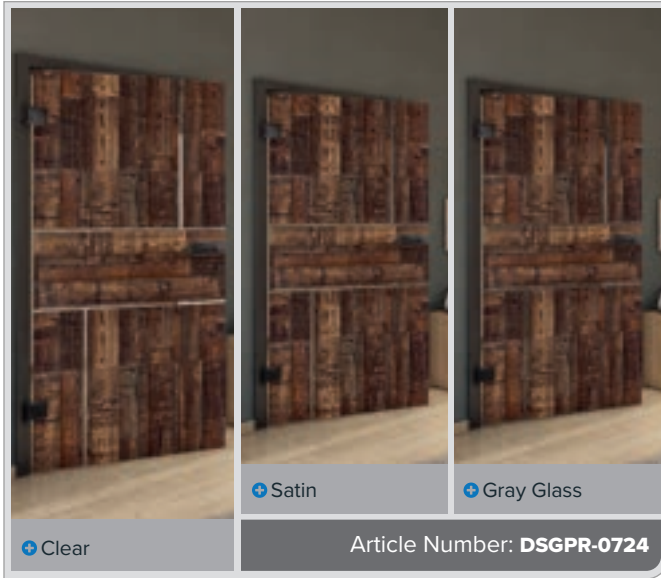

Ash White

Knotty Pine

Antique Wood

White

Antique Beech

Black

Ash White

Knotty Pine

Antique Wood

White

+ Clear

+ Satin

+ Gray Glass

Article Number: **DSGPR-0730**

Antique Beech

Black