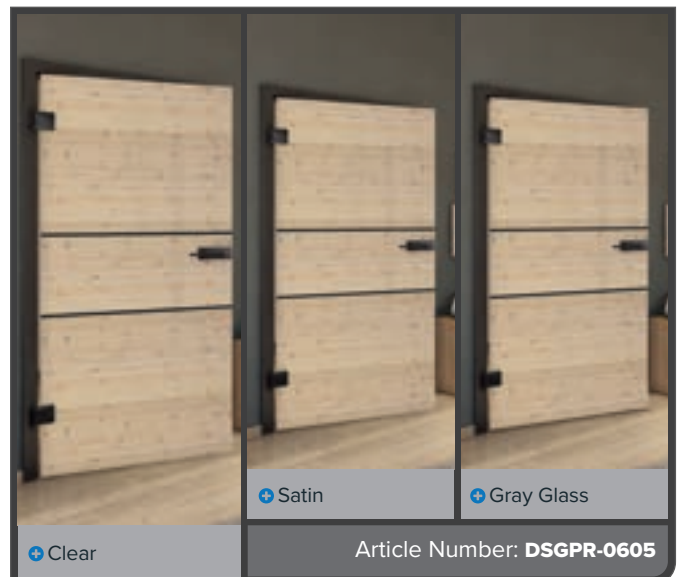

Antique Beech

Black

Ash White

Knotty Pine

Antique Wood

White