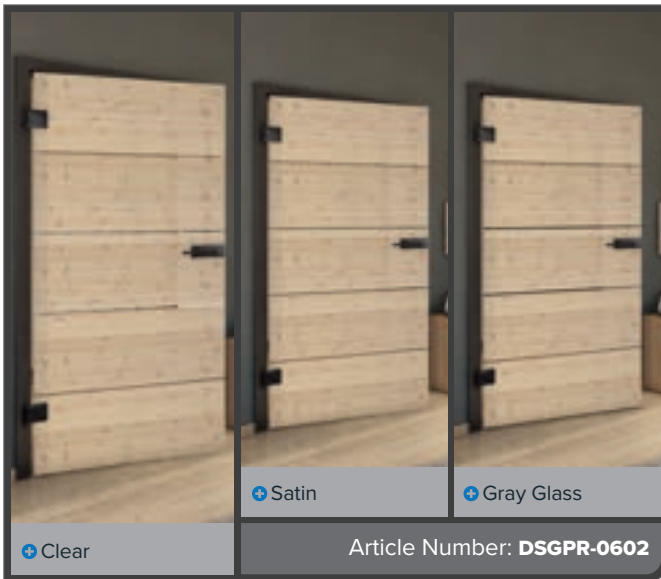

Antique Beech

Black

Ash White

Knotty Pine

Antique Wood

White