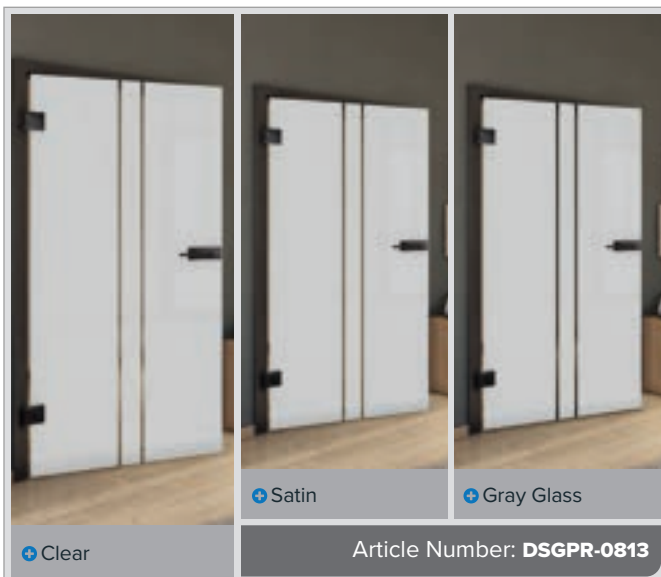

Antique Beech

Black

Ash White

Knotty Pine

Antique Wood

White

+ Clear

+ Satin