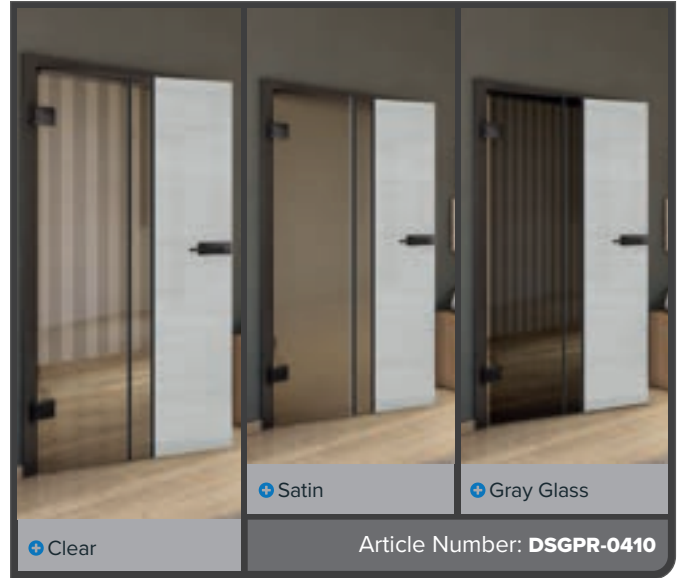

Antique Beech

Black

Ash White

Knotty Pine

Antique Wood

White

+ Clear

+ Satin