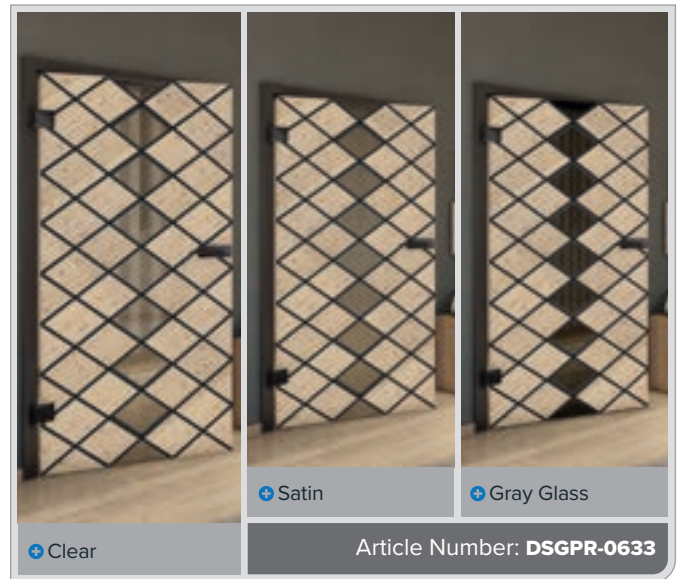

Knotty Pine

Antique Wood

White

Antique Beech

Black

Ash White

Knotty Pine

Antique Wood