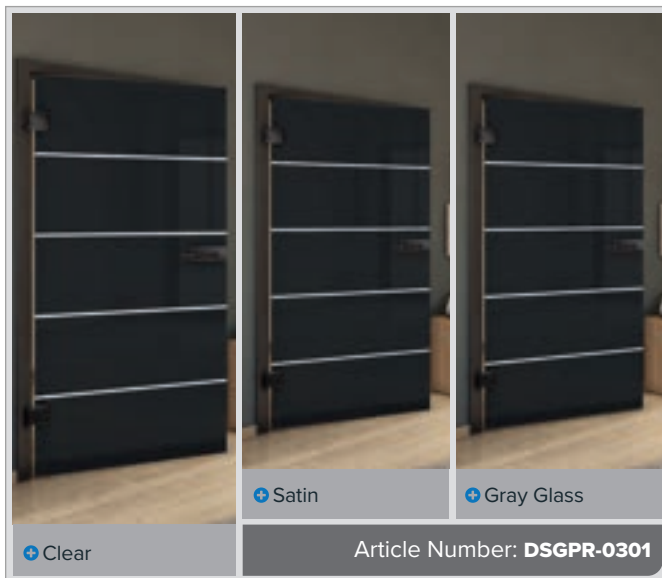

Have we made you curious?

Let our professional team advise you.