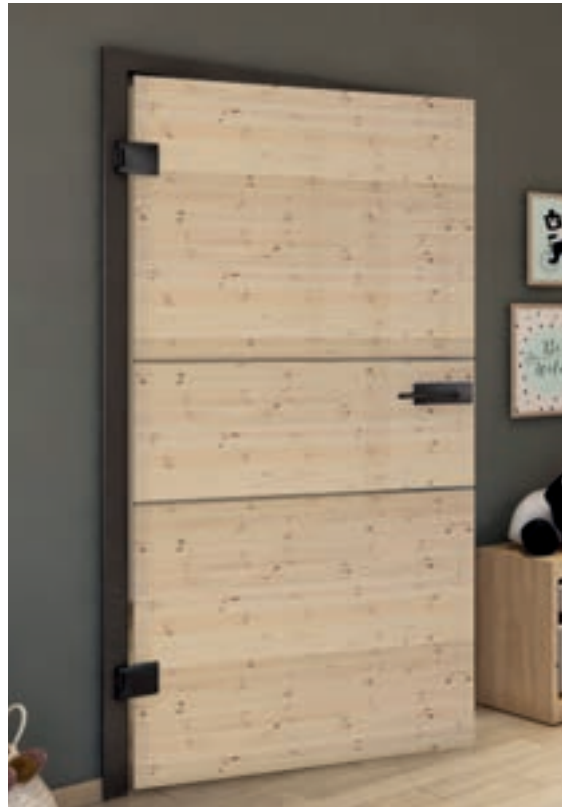

+ Satin

Article Number: **DSGPR-0606**

Antique Beech

Black

Ash White

Knotty Pine

Antique Wood

White