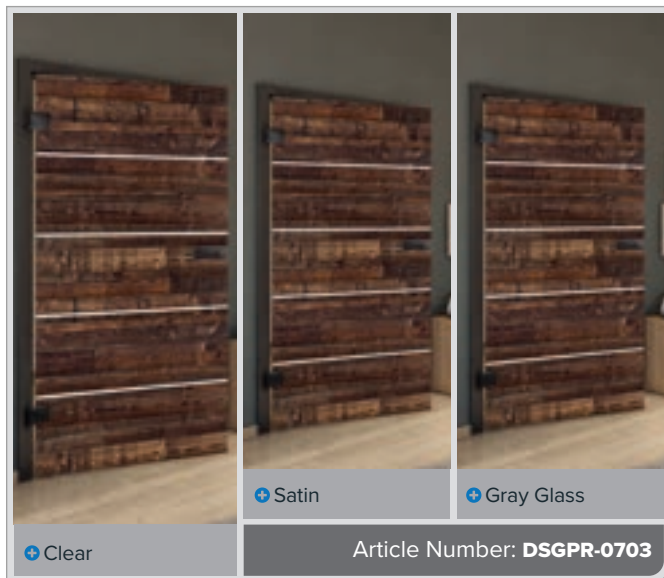

Have we made you curious?

Let our professional team advise you.