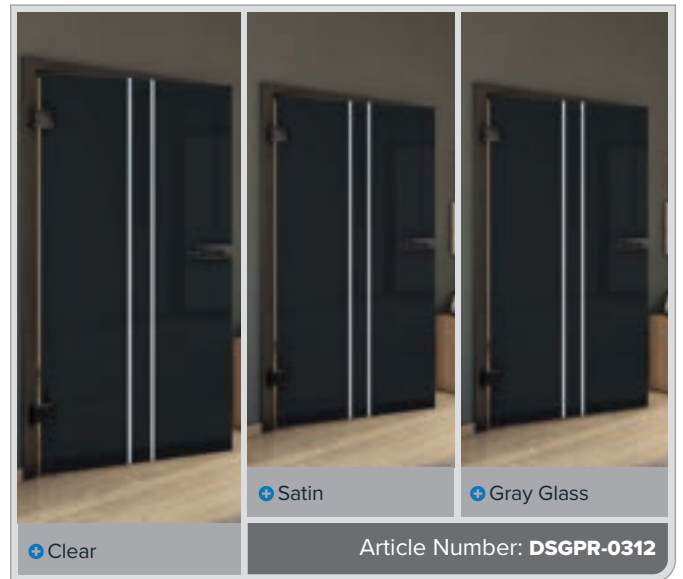

Antique Beech

Black

Ash White

Knotty Pine

Antique Wood

White

+ Clear

+ Satin