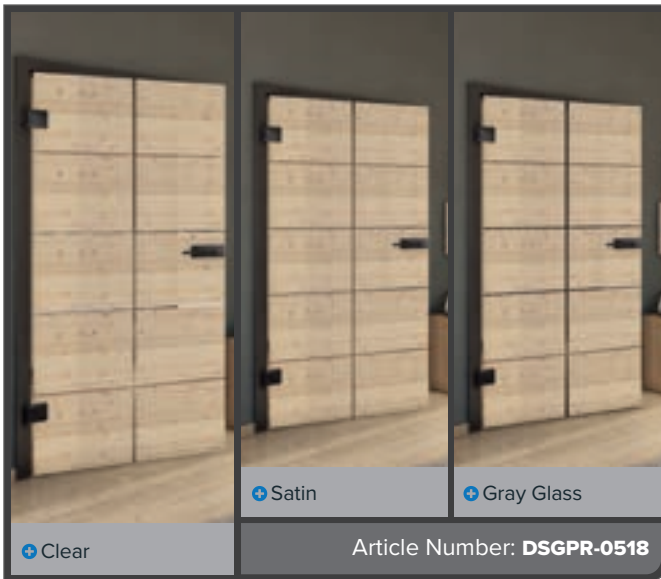

Antique Beech

Black

Ash White

Knotty Pine

Antique Wood

White