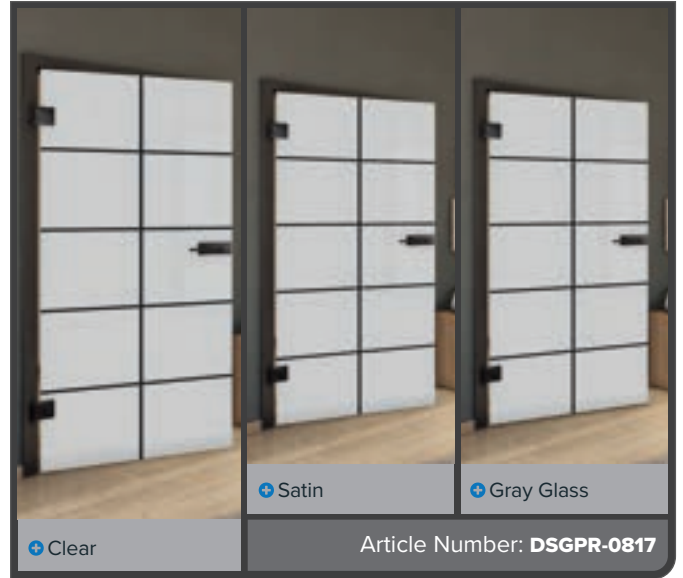

Antique Beech

Black

Ash White

Knotty Pine

Antique Wood

White

Antique Beech

Black