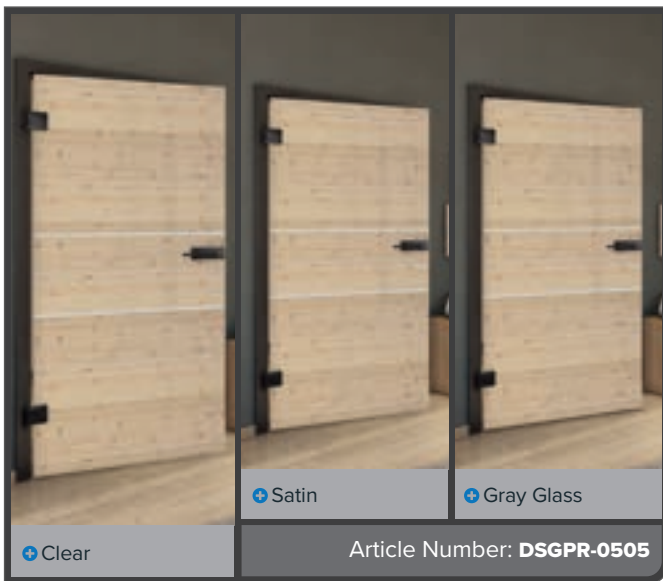

Antique Beech

Black

Ash White

Knotty Pine

Antique Wood

White