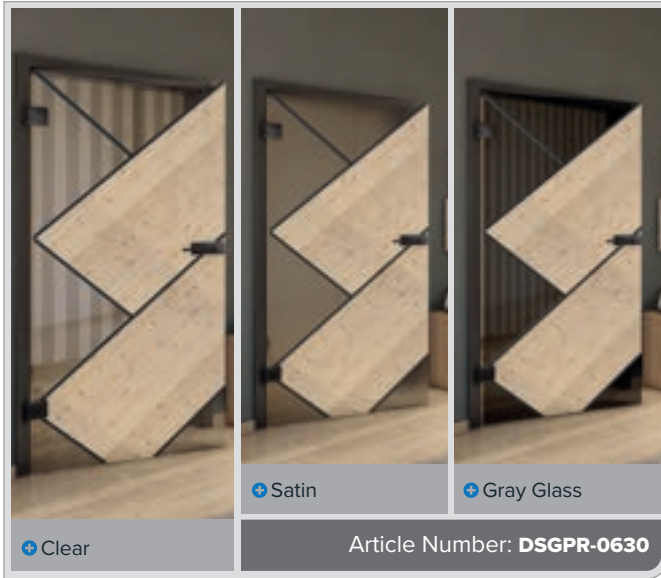

Knotty Pine

Antique Wood

White

Antique Beech

Black

Ash White

Knotty Pine

Antique Wood