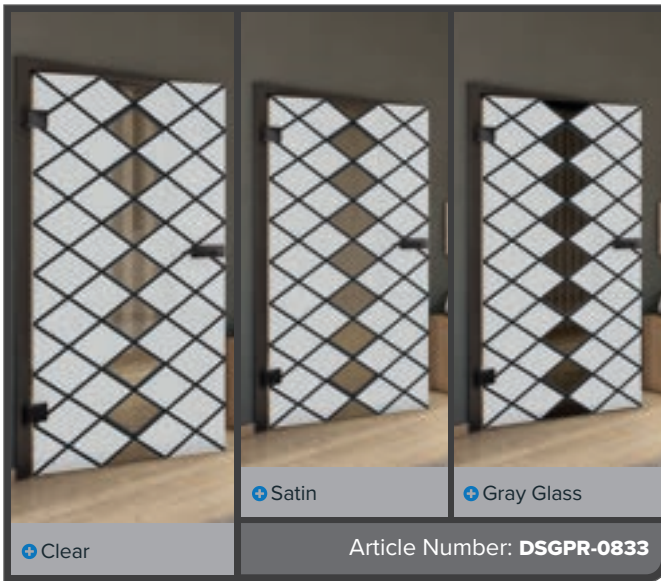

Antique Beech

Black

Ash White

Knotty Pine

Antique Wood

White