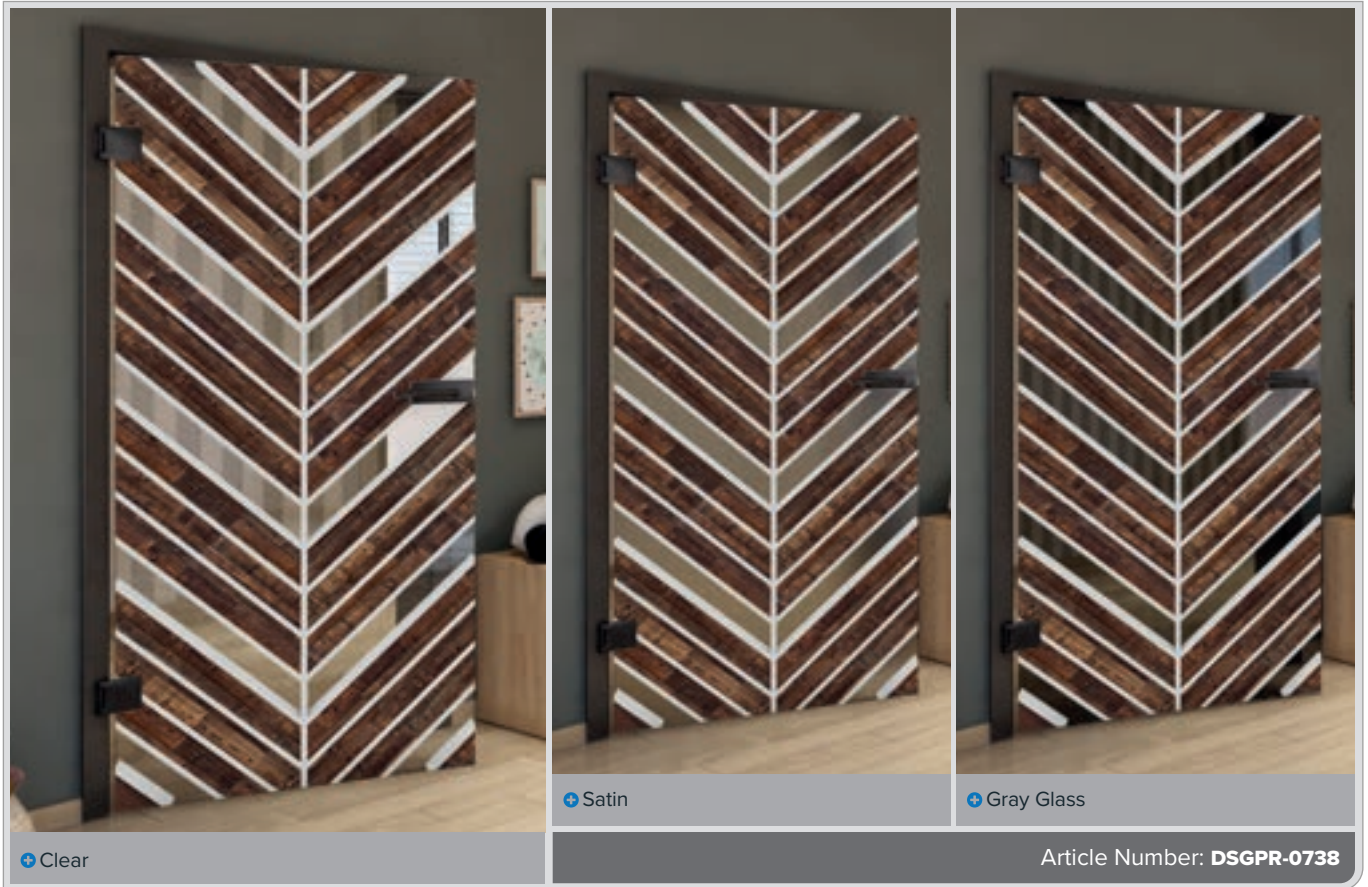

Antique Wood

White

+ Clear

+ Satin

+ Gray Glass

Article Number: **DSGPR-0730**

Antique Beech

Black

Ash White

Knotty Pine

Antique Wood

White

Antique Beech

Black

Ash White

Knotty Pine

Antique Wood

White

Antique Beech

Black

Ash White

Knotty Pine

Antique Wood

White