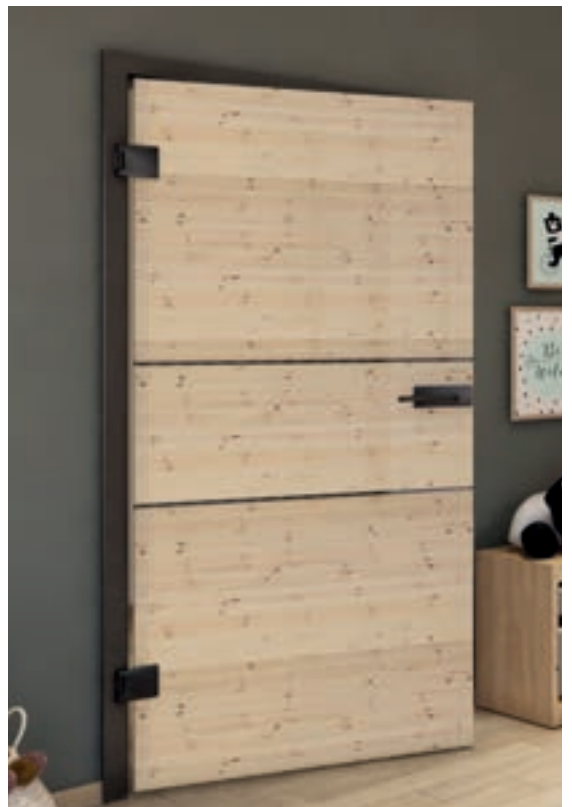

+ Gray Glass

Article Number: **DSGPR-0606**

Antique Beech

Black

Ash White

Knotty Pine

Antique Wood

White