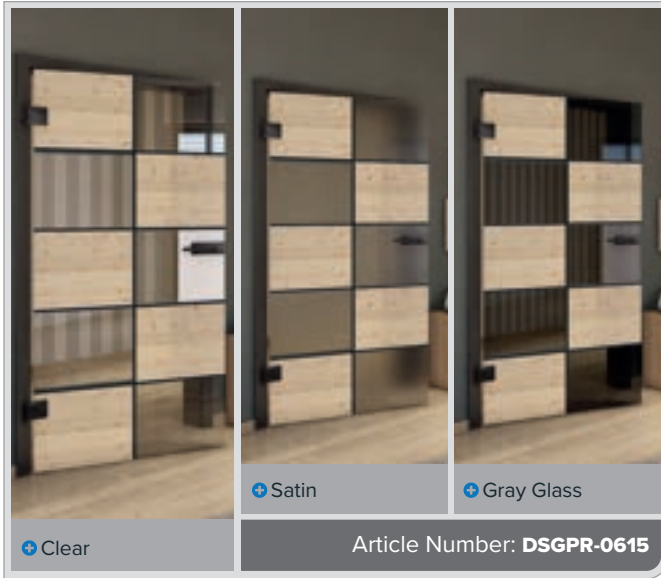

Antique Beech

Black