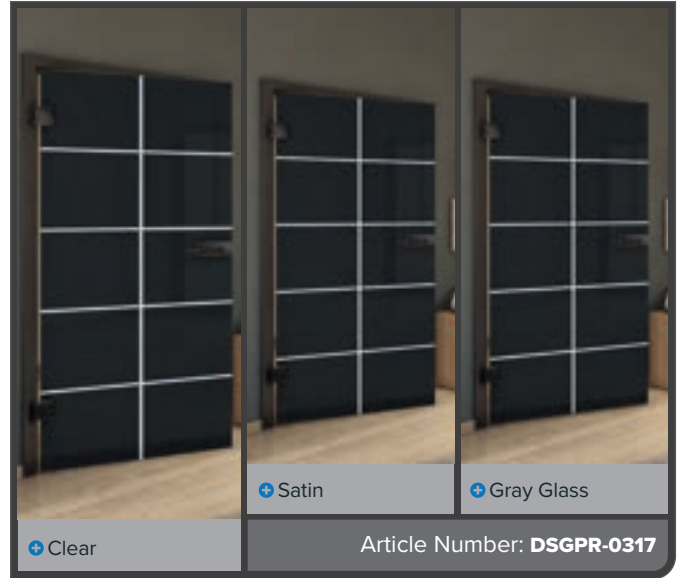

Antique Beech

Black