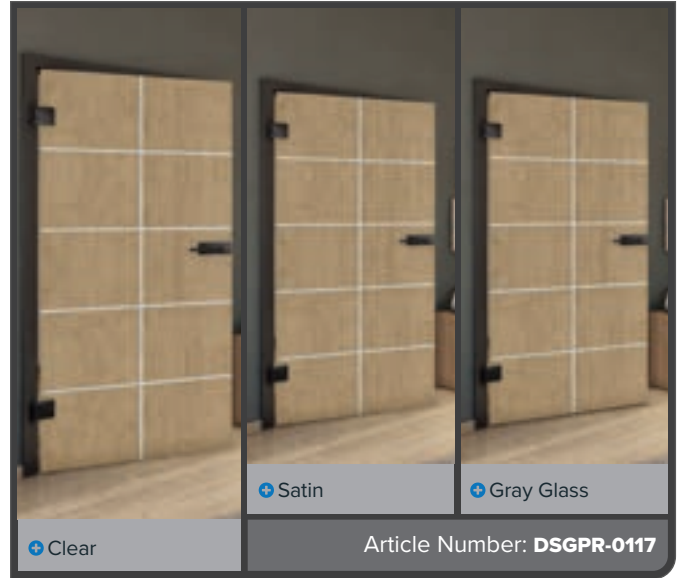

Antique Beech

Black