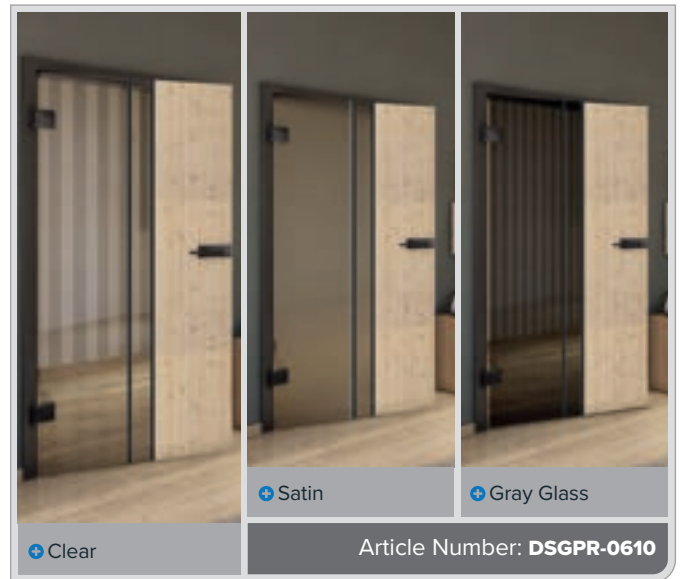

Antique Beech

Black

Ash White

Knotty Pine

Antique Wood

White