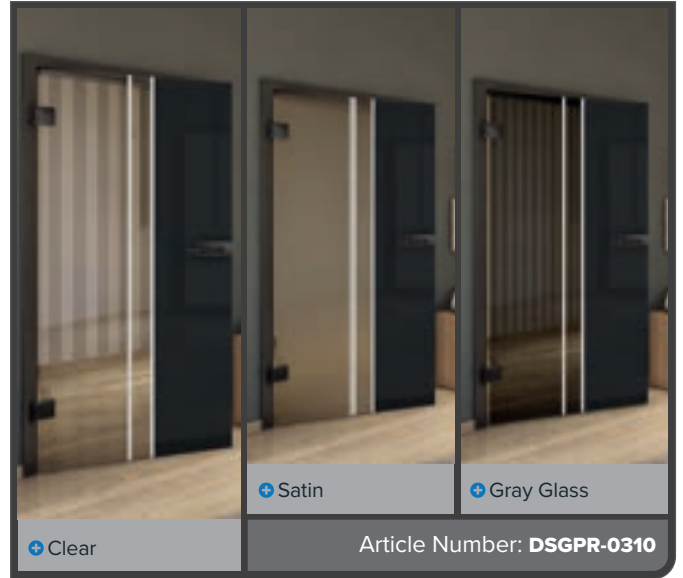

Antique Beech

Black

Ash White

Knotty Pine

Antique Wood

White

+ Clear

+ Satin