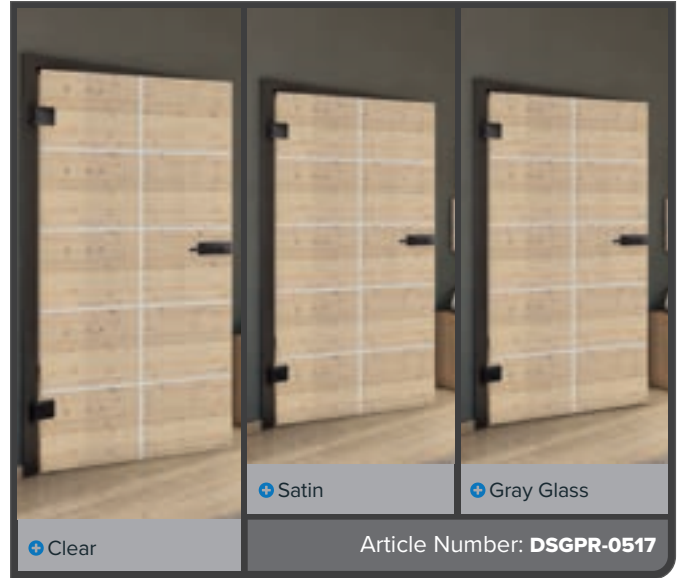

Antique Beech

Black