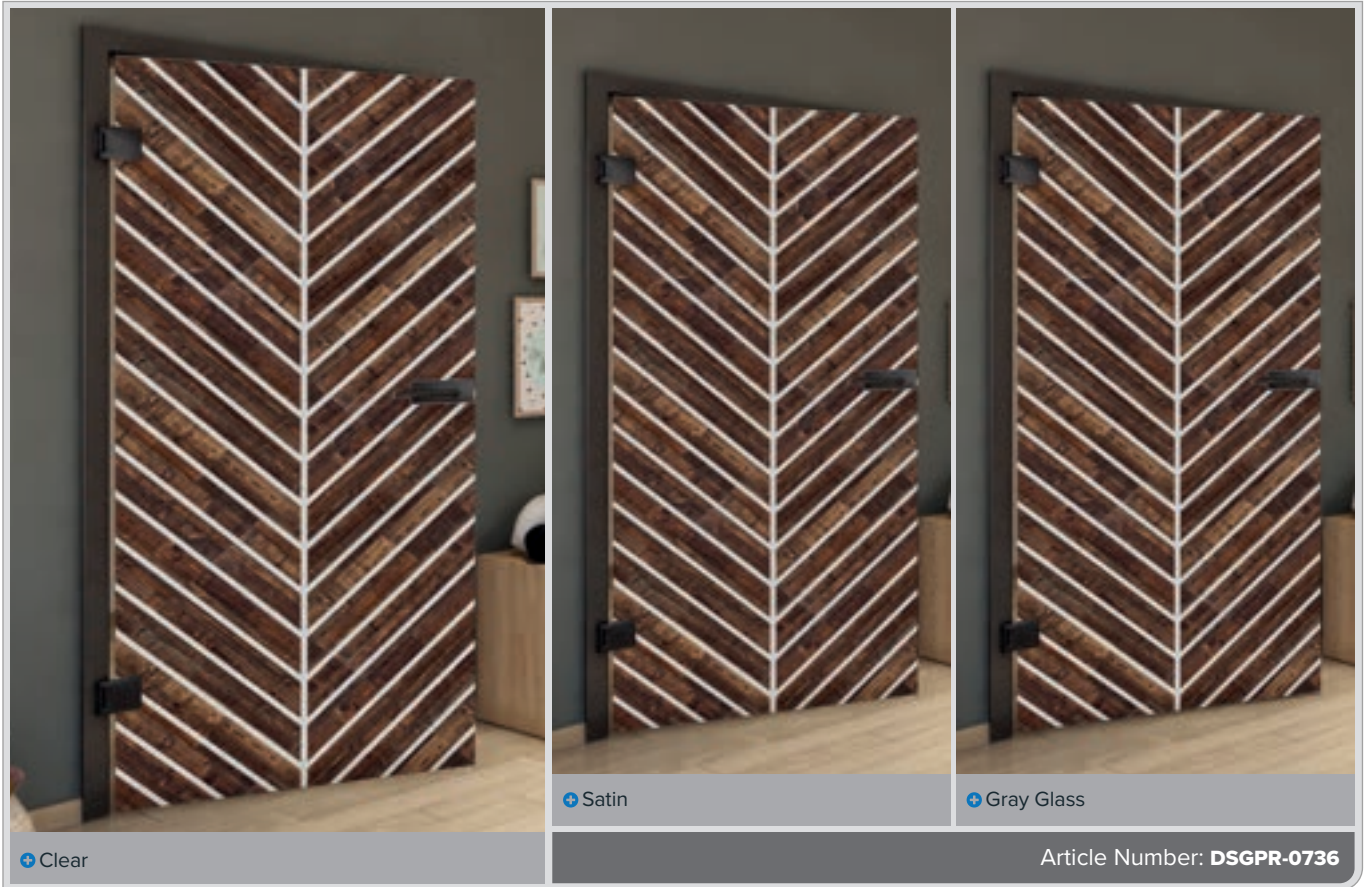

Antique Beech

Black

Ash White

Knotty Pine

Antique Wood

White