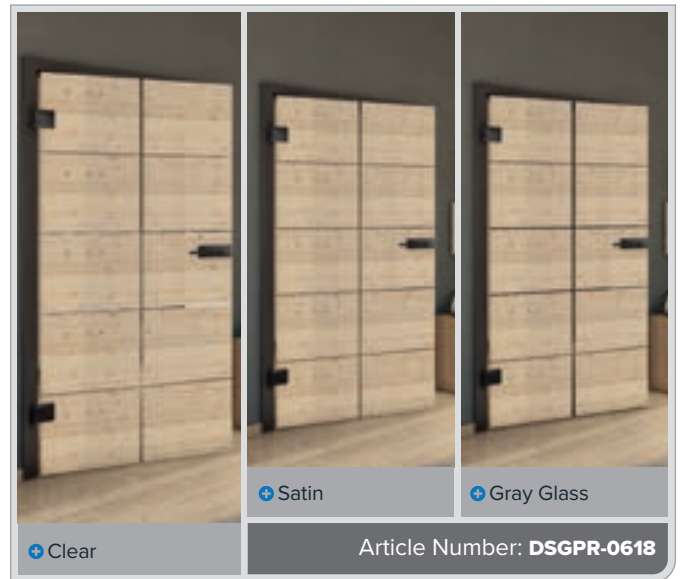

Antique Beech

Black

Ash White

Knotty Pine

Antique Wood

White