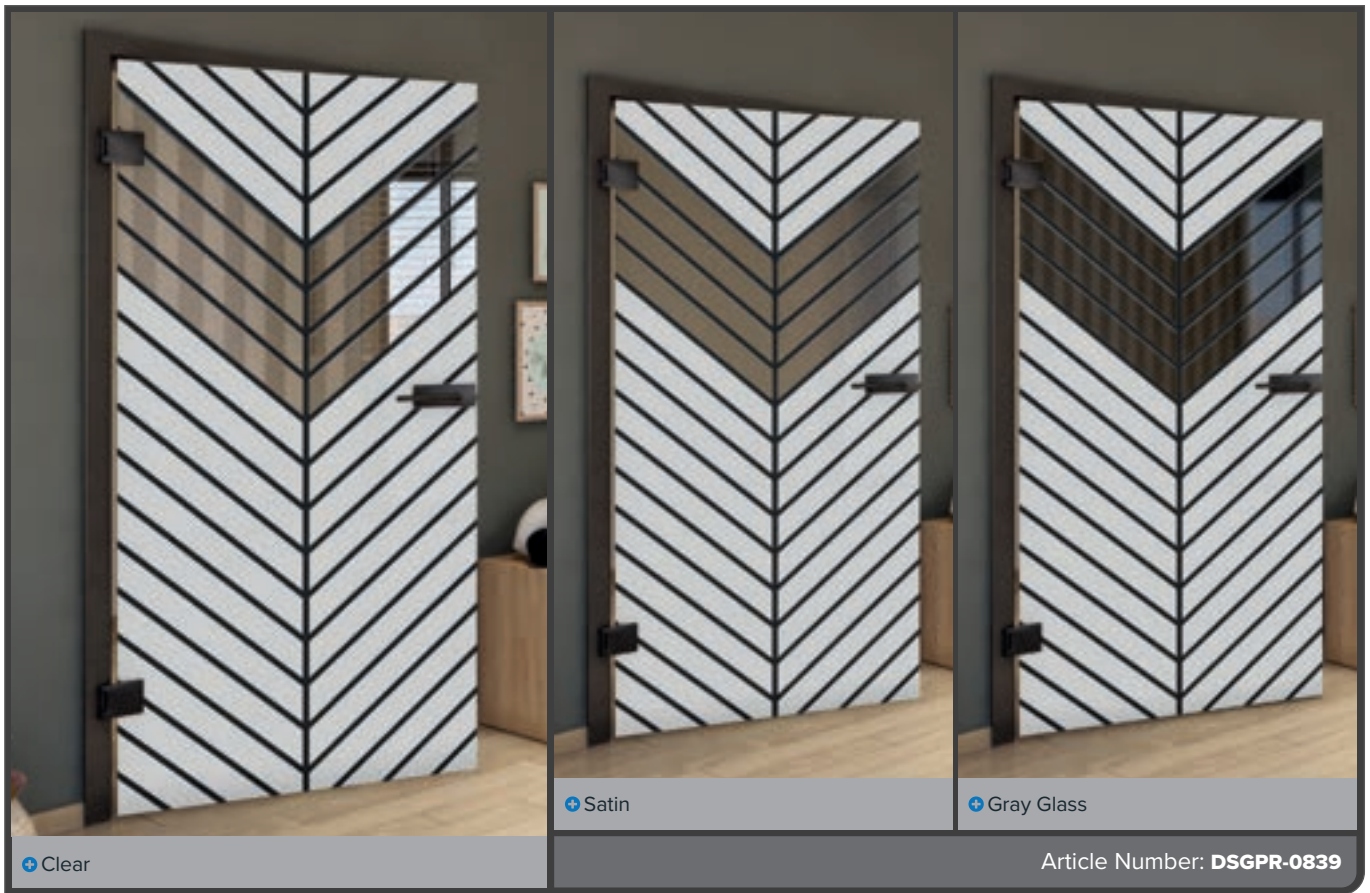

Antique Beech

Black

Ash White

Knotty Pine

Antique Wood

White