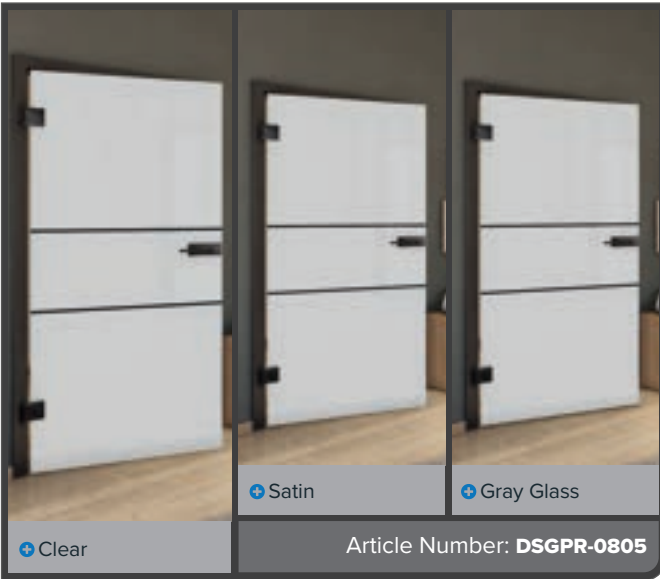

Antique Beech

Black

Ash White

Knotty Pine

Antique Wood

White