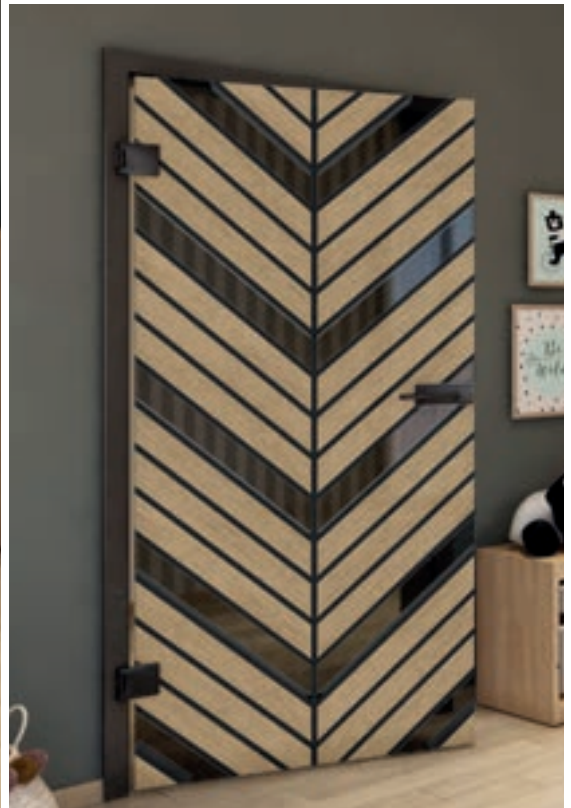

Ash White

Knotty Pine

Antique Wood

White

+ Clear

+ Satin

+ Gray Glass

Article Number: **DSGPR-0238**