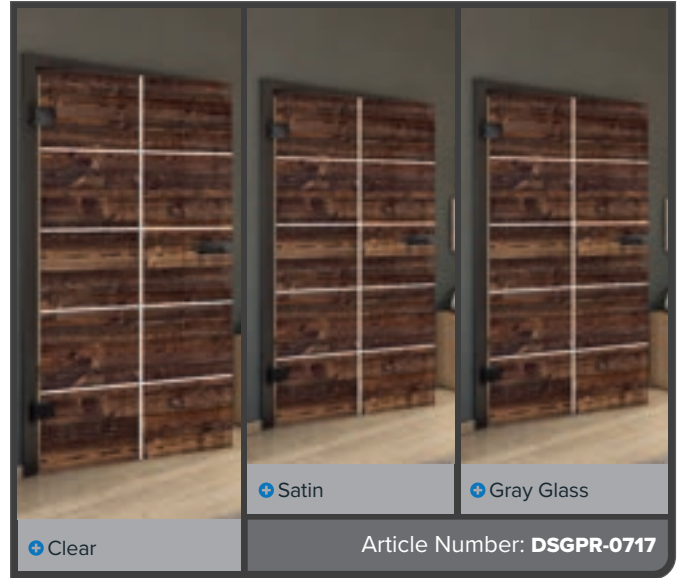

Antique Beech

Black