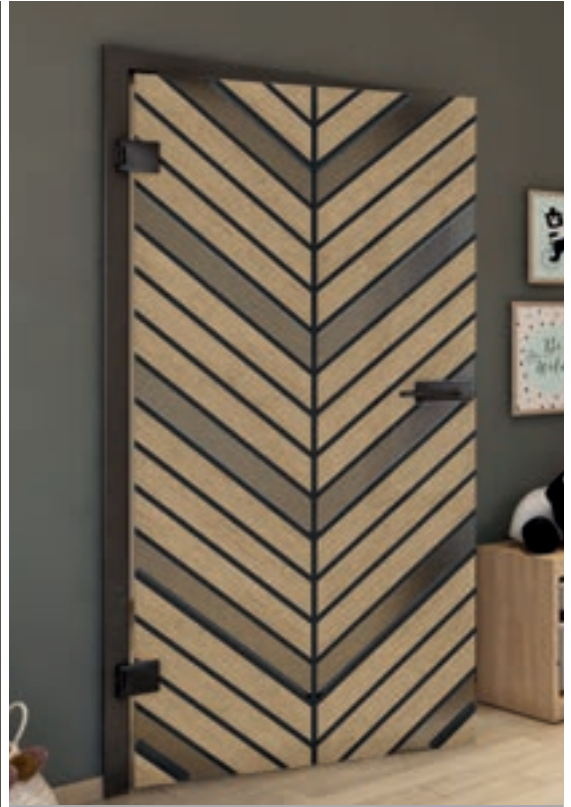

Ash White

Knotty Pine

Antique Wood

White

+ Clear

+ Satin

+ Gray Glass

Article Number: **DSGPR-0238**