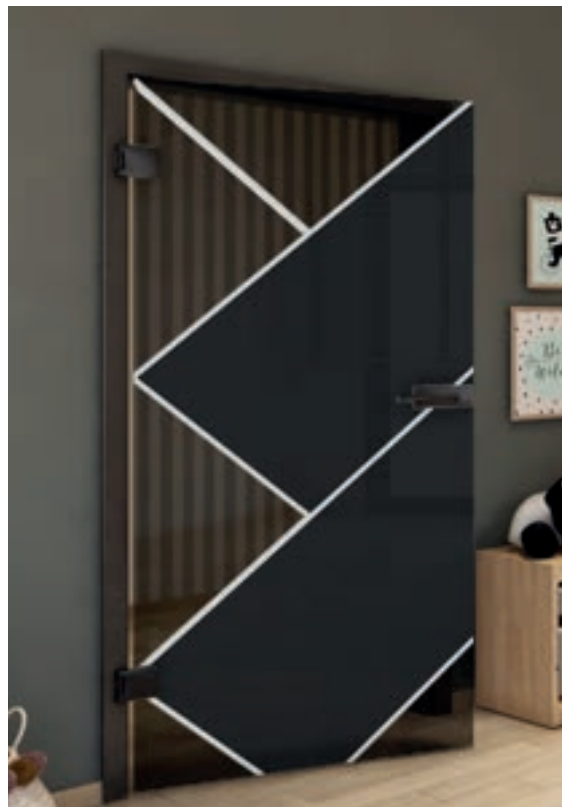

Antique Wood

White

+ Clear

+ Satin

+ Gray Glass

Article Number: **DSGPR-0330**

Antique Beech

Black