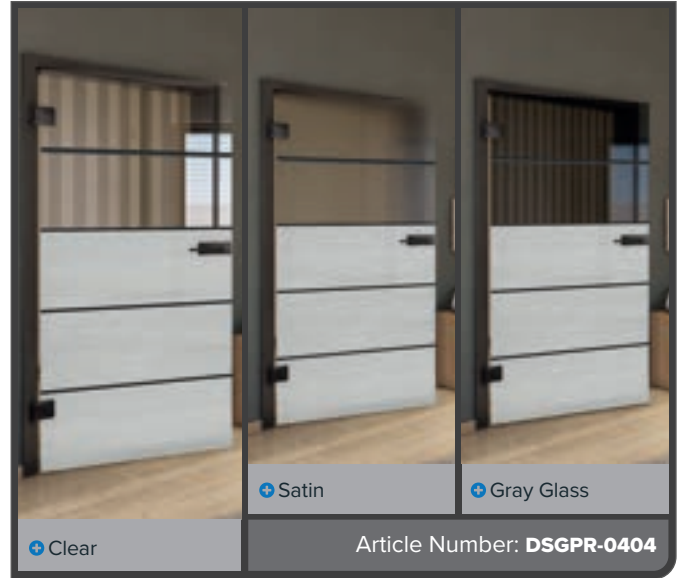

Antique Beech

Black

Ash White

Knotty Pine

Antique Wood

White