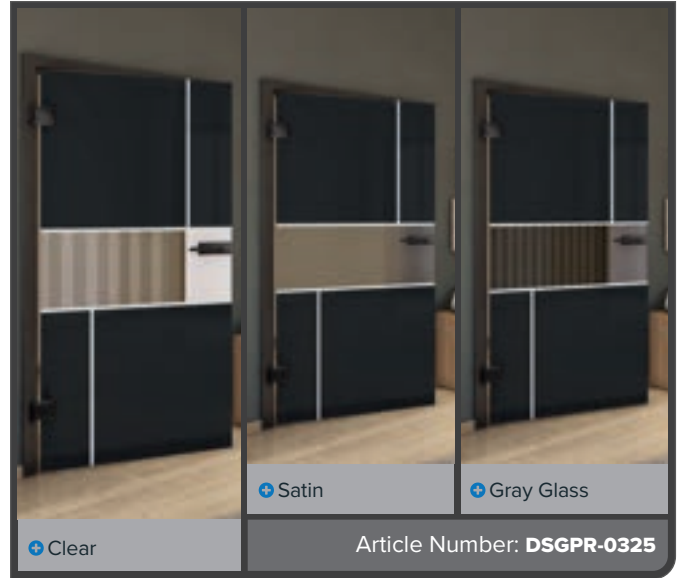

Antique Beech

Black