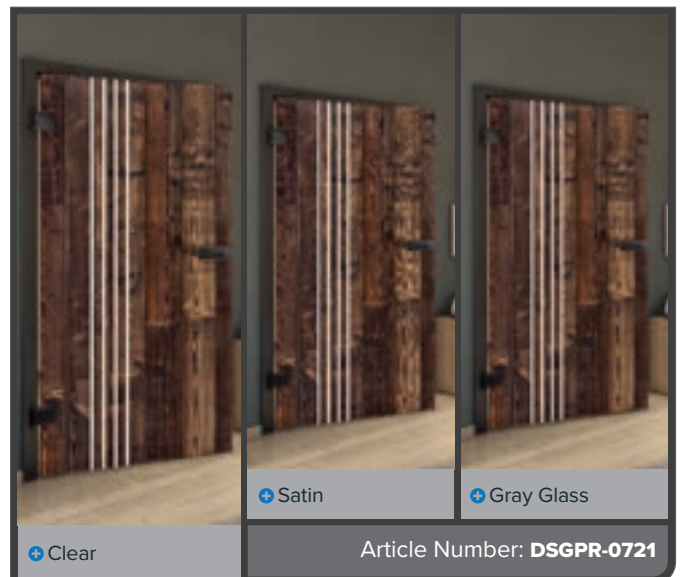

+ Gray Glass

Article Number: **DSGPR-0715**

Antique Beech

Black

Ash White

Knotty Pine

Antique Wood

White

Antique Beech

Black

Ash White

Knotty Pine

Antique Wood

White

Antique Beech

Black