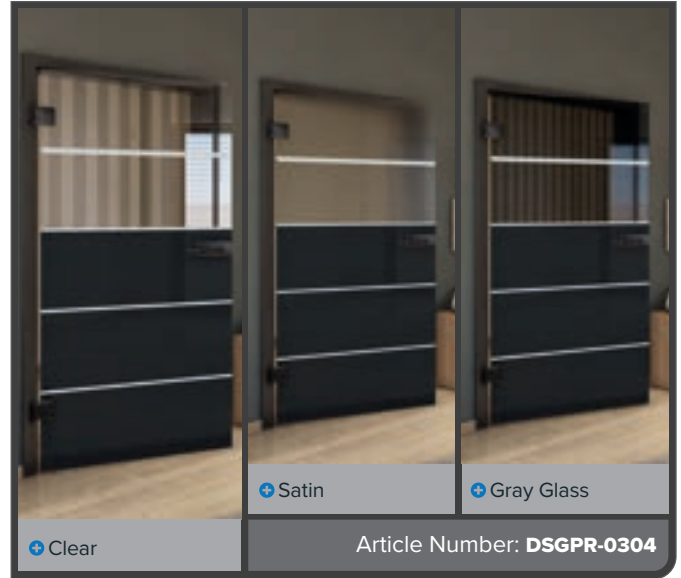

Antique Beech

Black

Ash White

Knotty Pine

Antique Wood

White