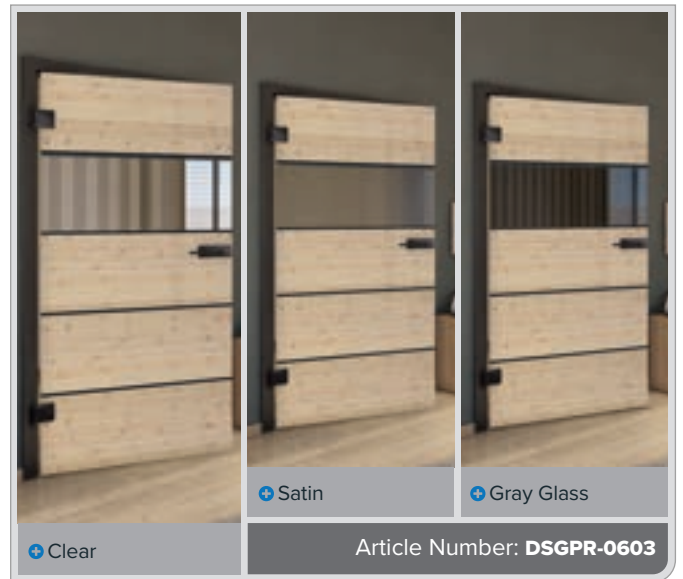

Antique Beech

Black

Ash White

Knotty Pine

Antique Wood

White