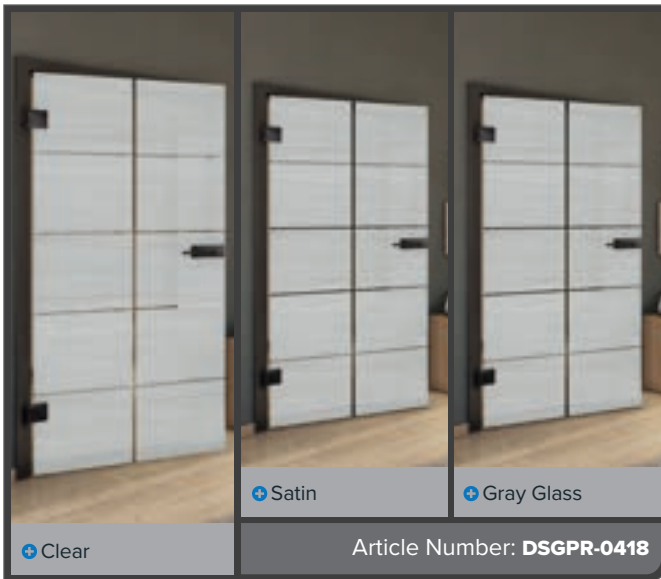

Antique Beech

Black

Ash White

Knotty Pine

Antique Wood

White

Antique Beech

Black