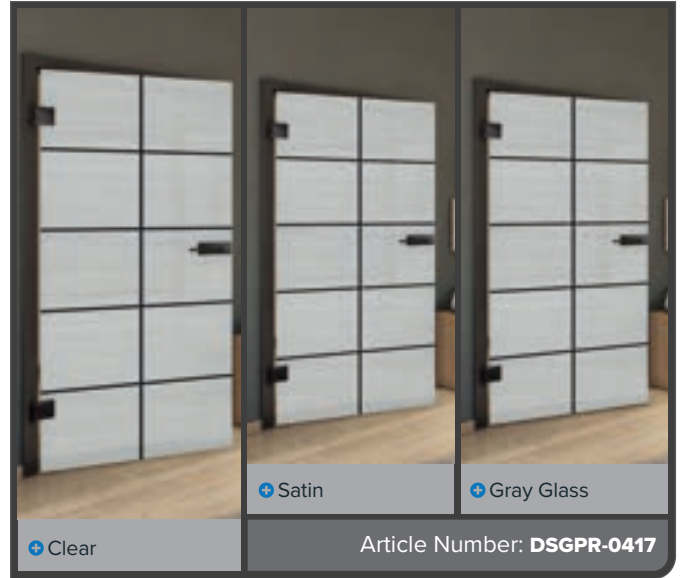

Antique Beech

Black

Ash White

Knotty Pine

Antique Wood

White

Antique Beech

Black