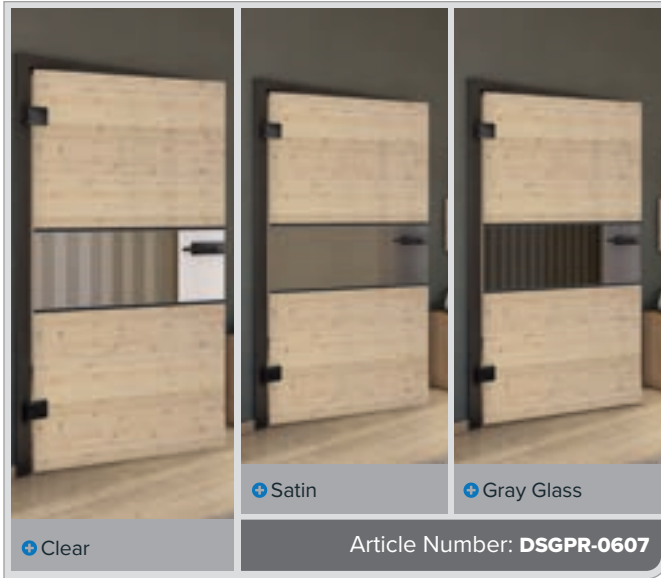

Antique Beech

Black