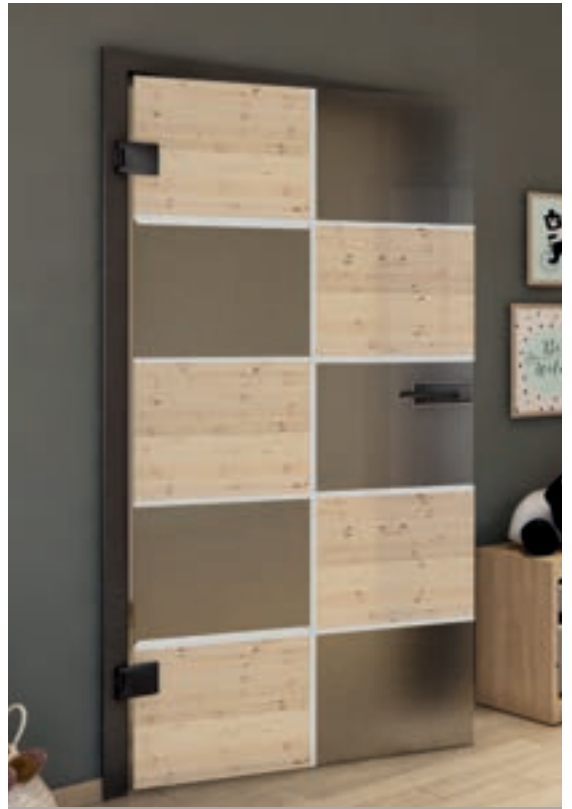

+ Satin

Article Number: **DSGPR-0515**

Antique Beech

Black

Ash White

Knotty Pine

Antique Wood

White