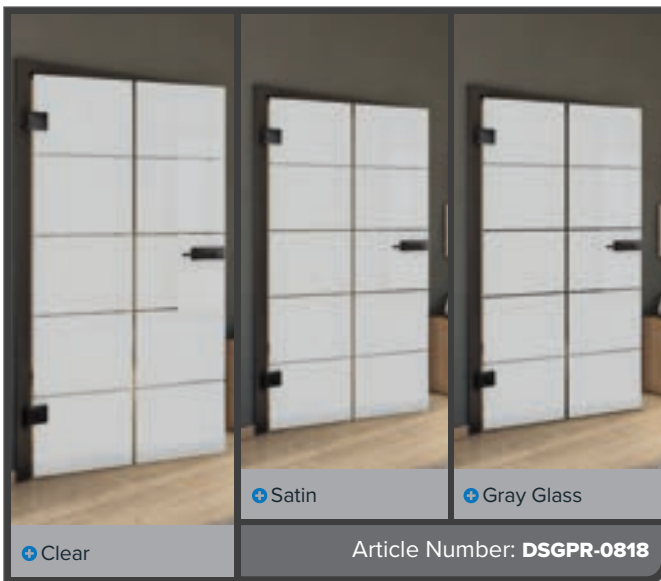

Antique Beech

Black

Ash White

Knotty Pine

Antique Wood

White

Antique Beech

Black