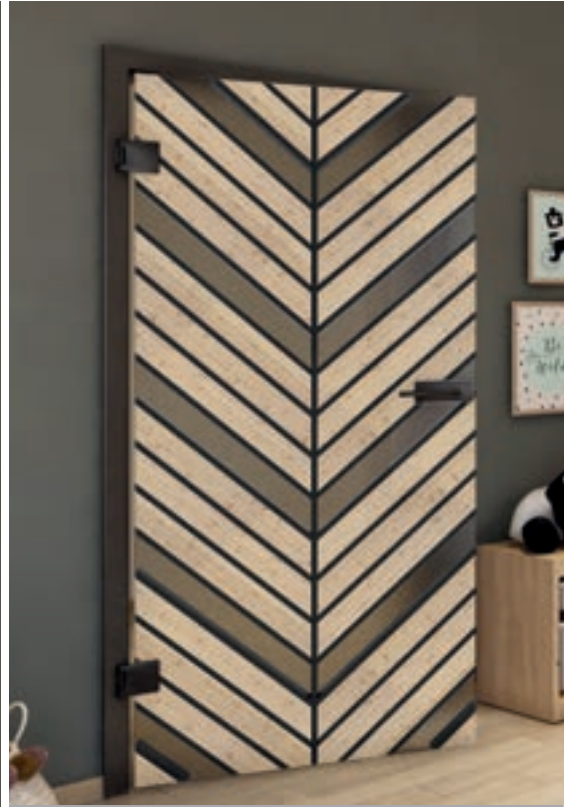

Antique Beech

Black

Ash White

Knotty Pine

Antique Wood

White

+ Satin

Article Number: **DSGPR-0638**