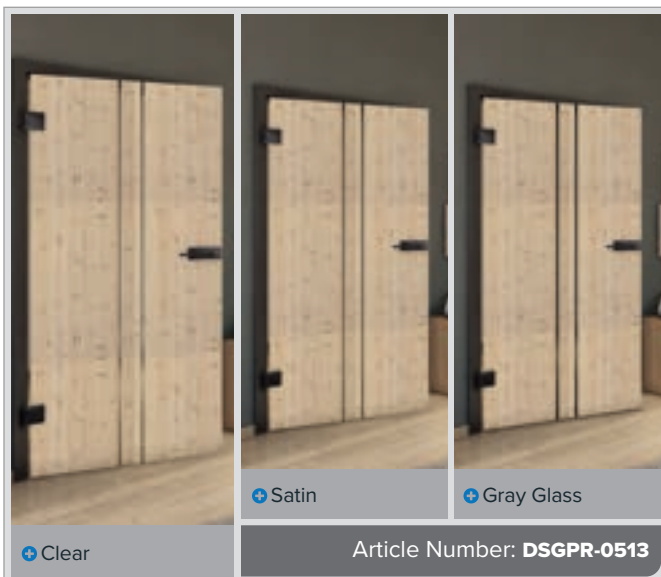

Antique Beech

Black

Ash White

Knotty Pine

Antique Wood

White

+ Clear

+ Satin