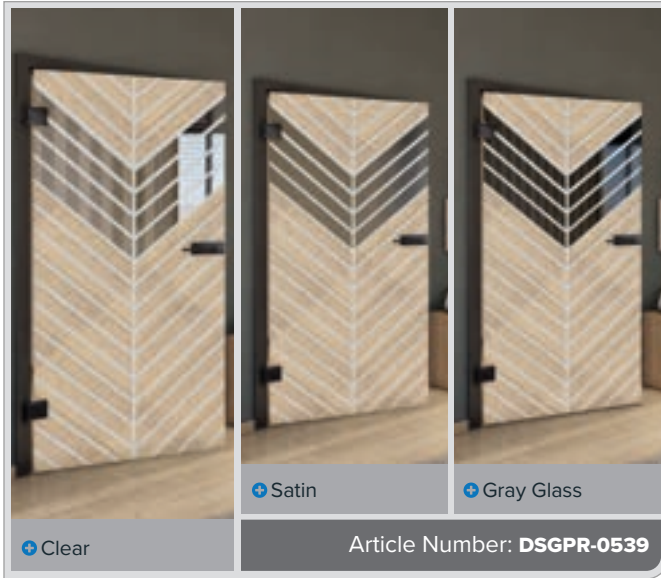

Antique Beech

Black

Ash White

Knotty Pine

Antique Wood

White