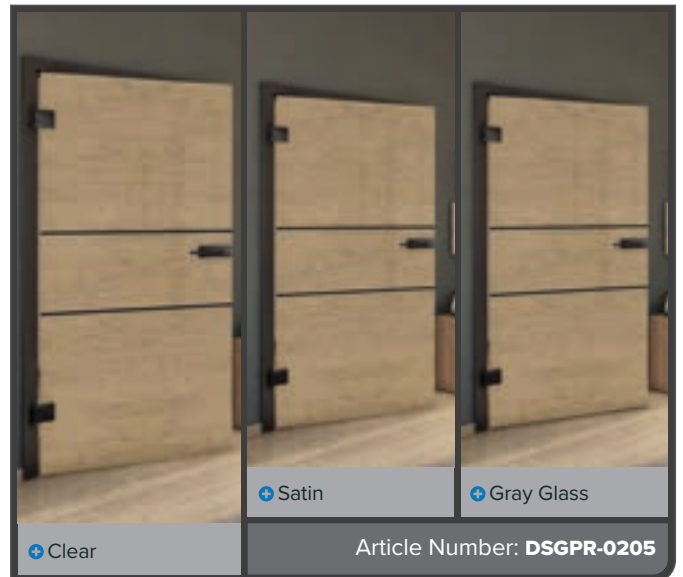

Knotty Pine