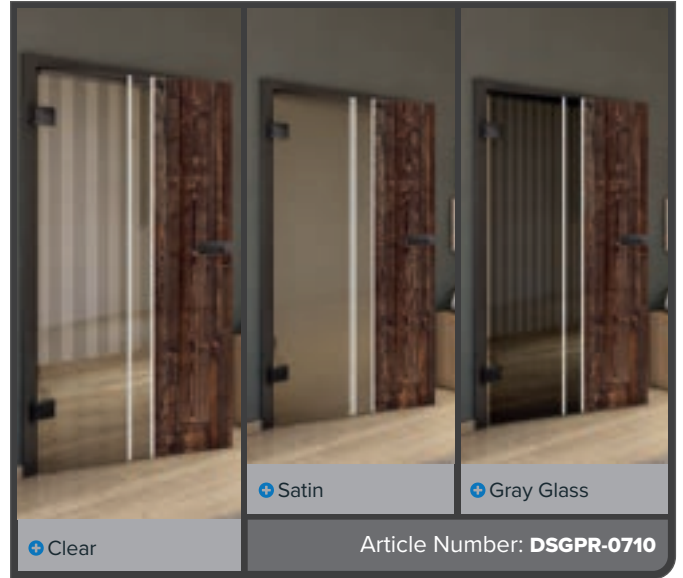

Antique Beech

Black