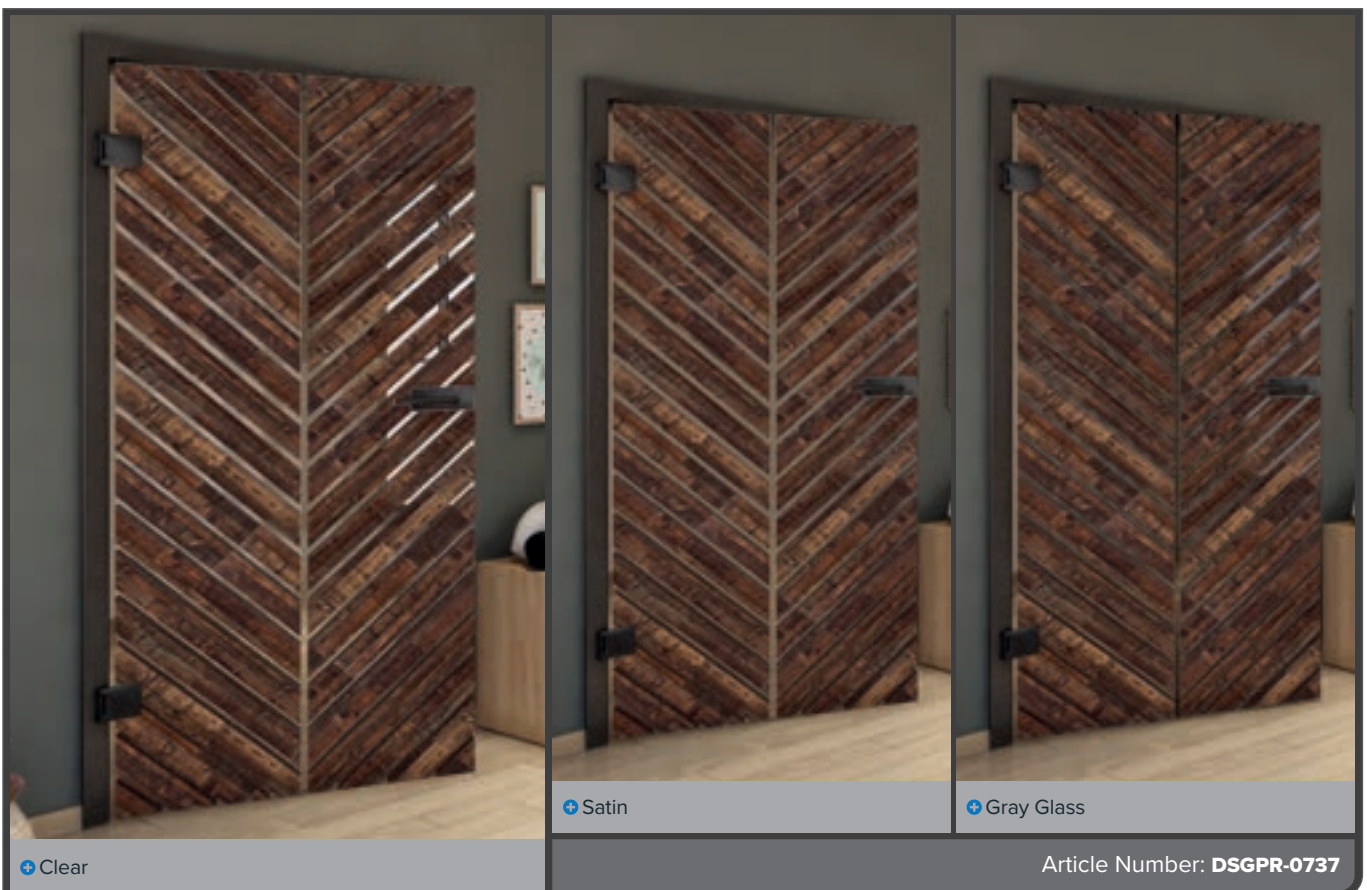

Antique Beech

Black

Ash White

Knotty Pine

Antique Wood

White