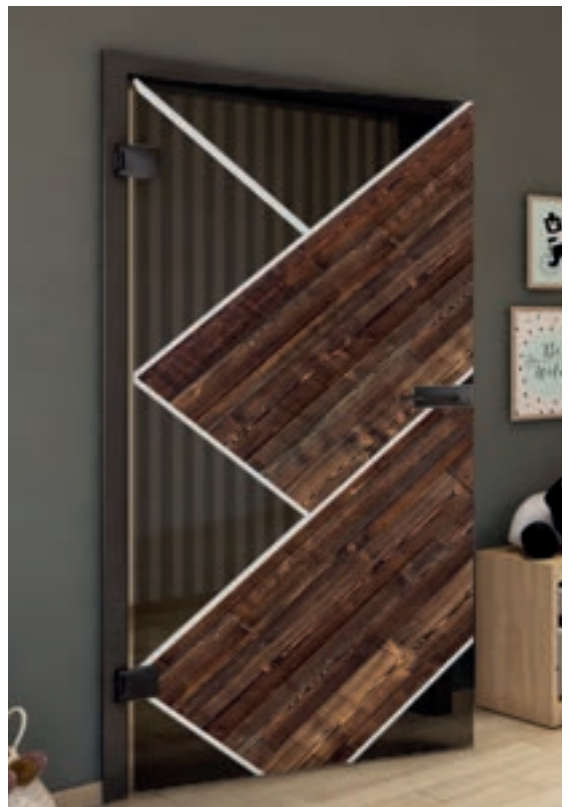

Antique Wood

White

+ Clear

+ Satin

+ Gray Glass

Article Number: **DSGPR-0730**

Antique Beech

Black