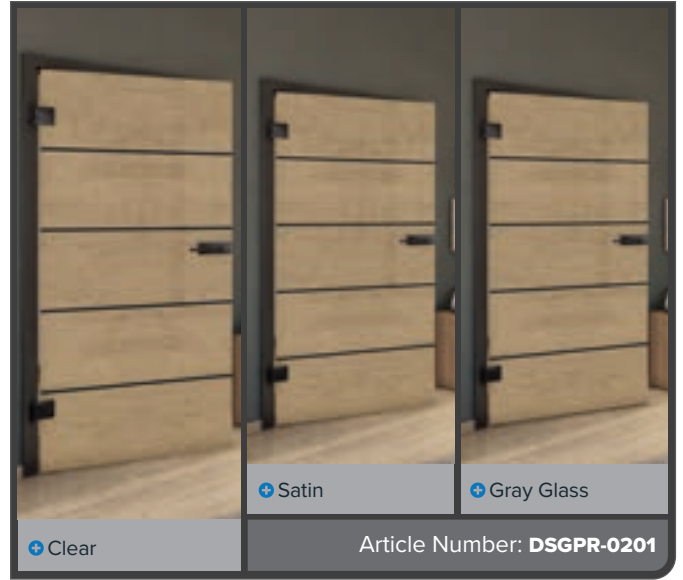

Antique Beech

Black