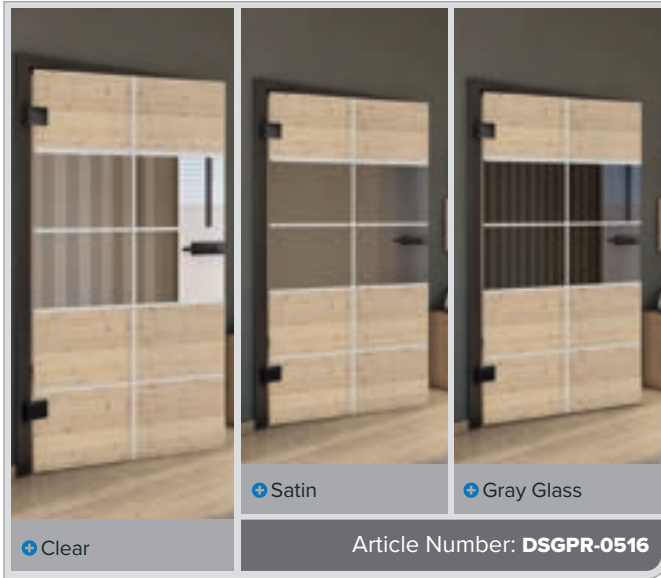

Antique Beech

Black