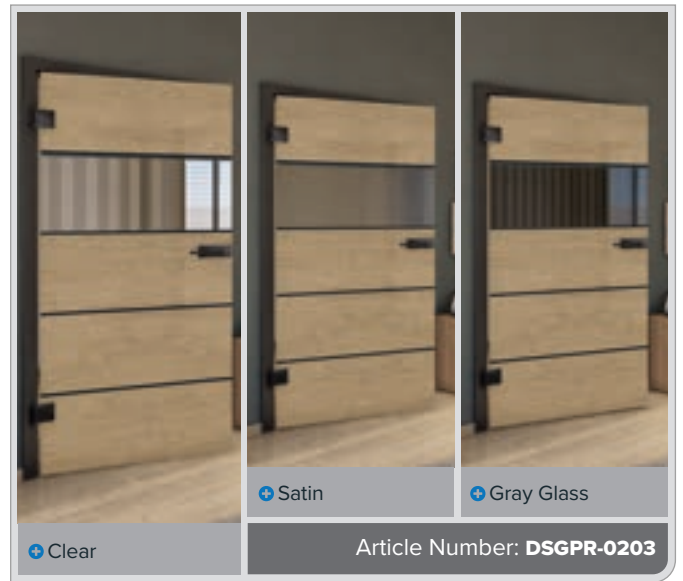

Antique Beech

Black

Ash White

Knotty Pine

Antique Wood

White