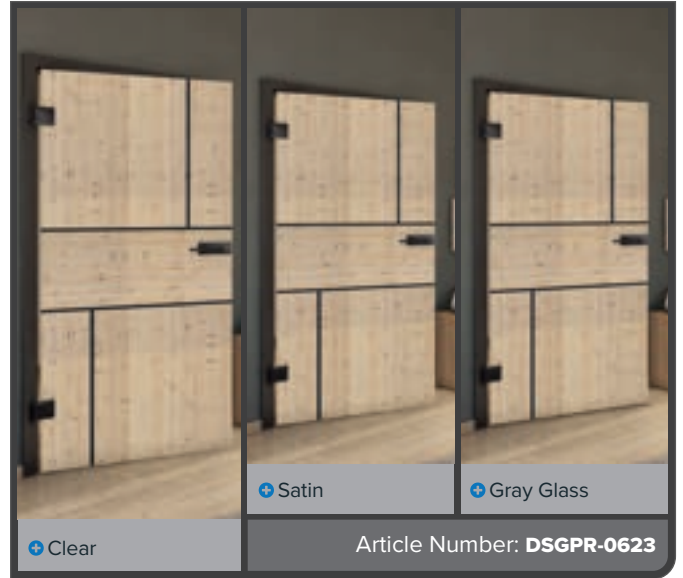

Antique Beech

Black