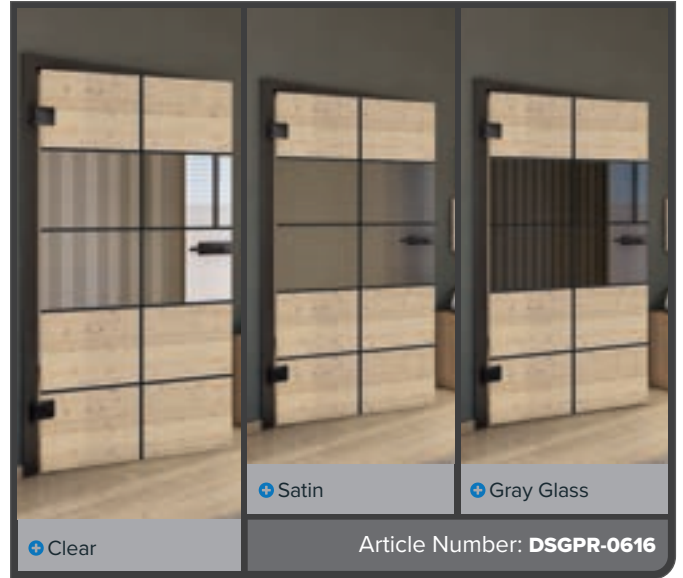

Antique Beech

Black