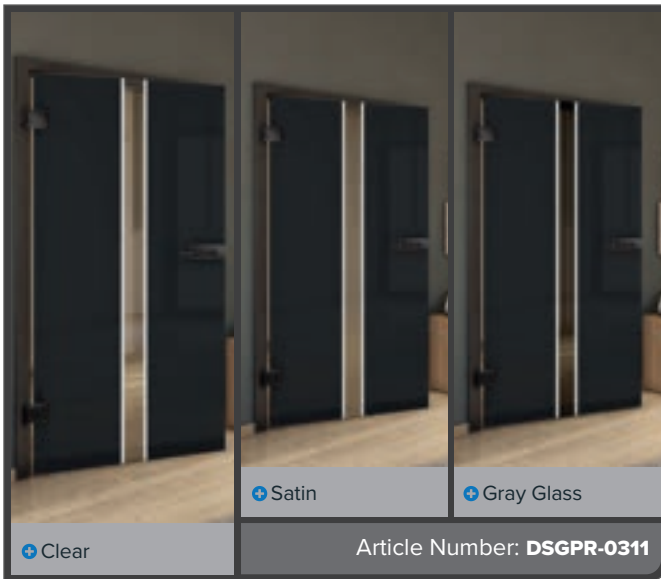

Antique Beech

Black

Ash White

Knotty Pine

Antique Wood

White

+ Clear

+ Satin