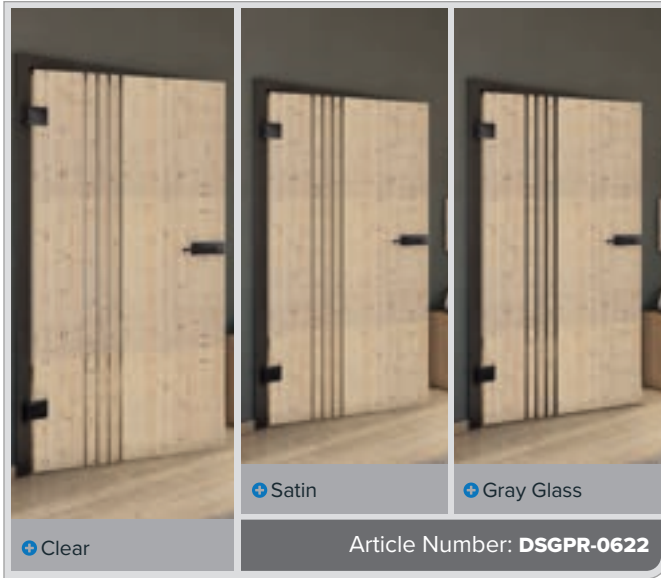

Antique Beech

Black