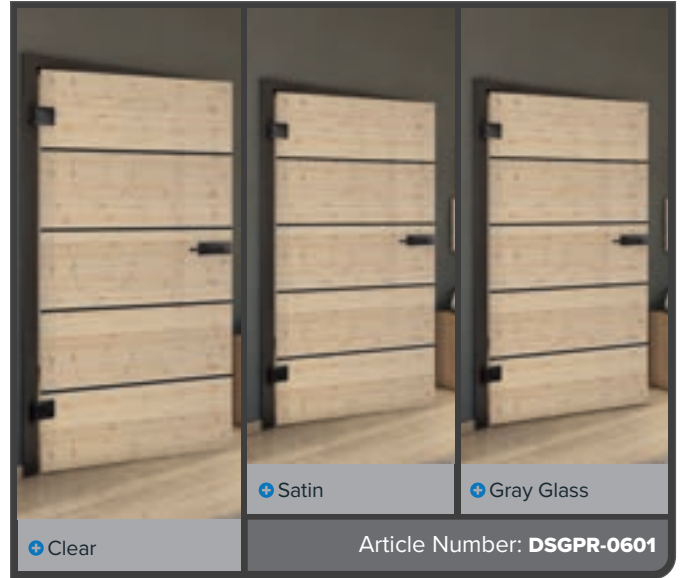

Antique Beech

Black

Ash White

Knotty Pine

Antique Wood

White