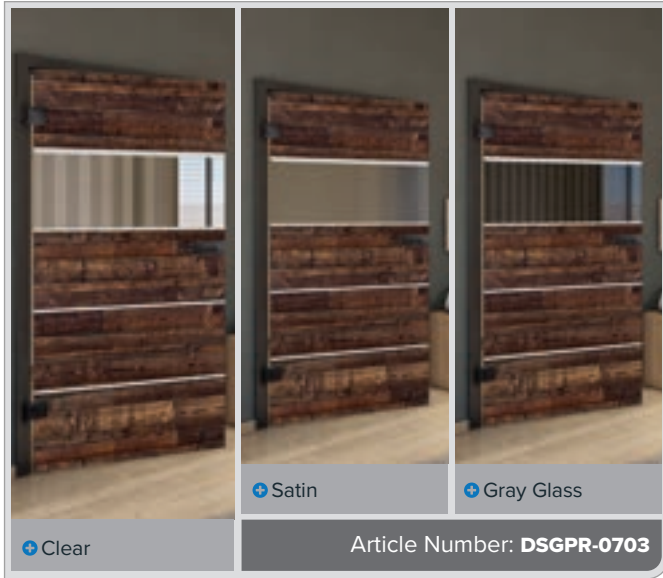

Antique Beech

Black

Ash White

Knotty Pine

Antique Wood

White