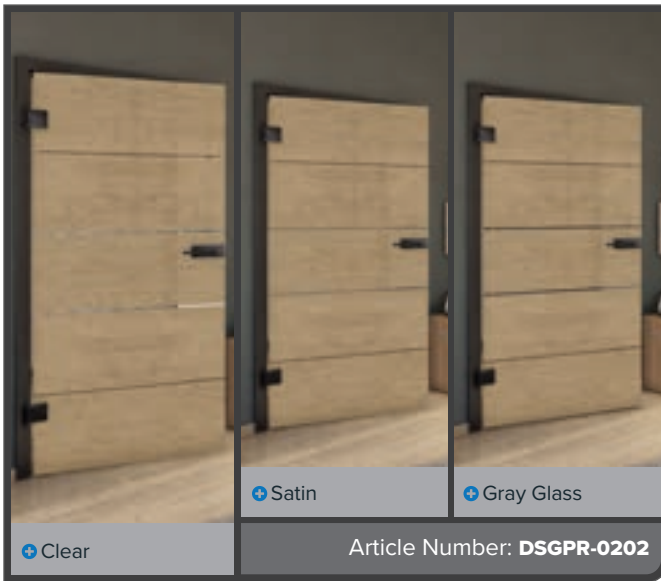

Antique Beech

Black

Ash White

Knotty Pine

Antique Wood

White