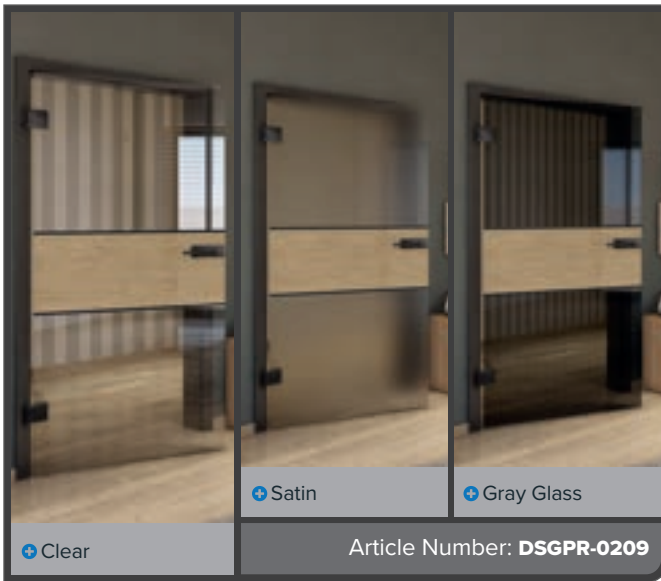

Antique Beech

Black

Ash White

Knotty Pine

Antique Wood

White